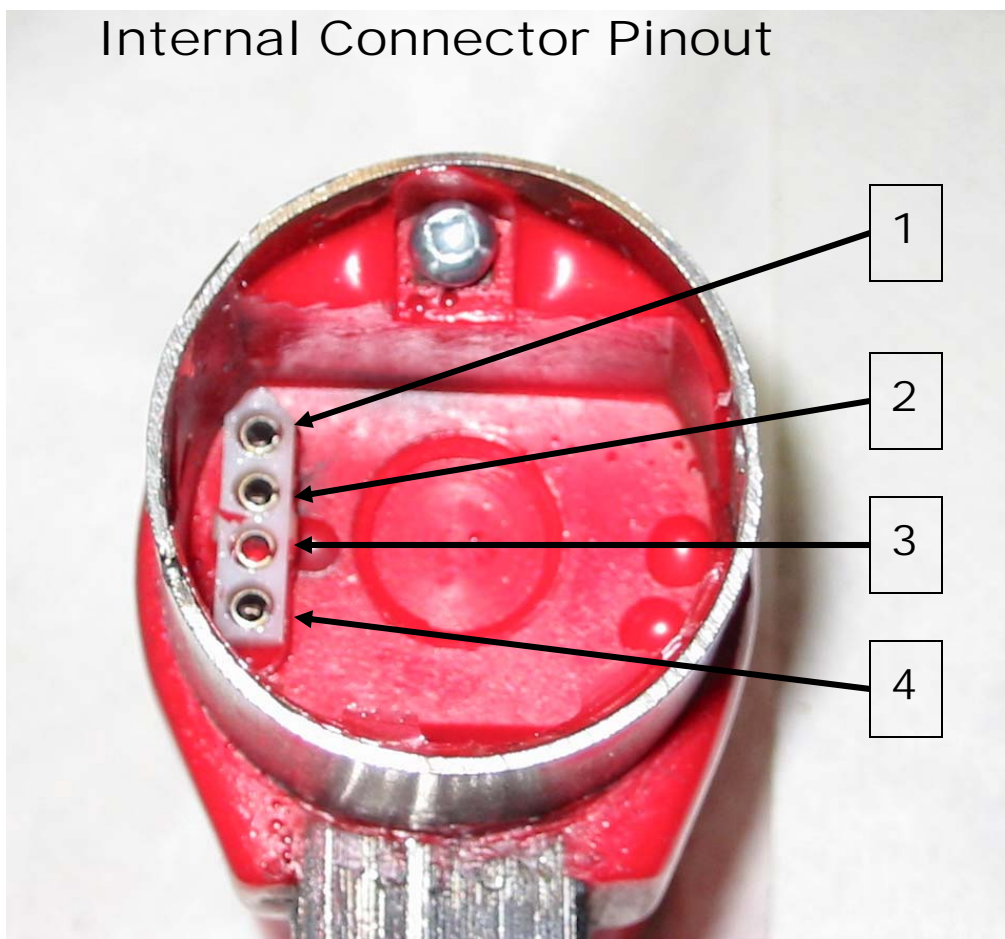

Trouble Shooting WC-Series Frames

Legend

1. Internal Winding
2. Switch
3. Switch
4. Internal Winding